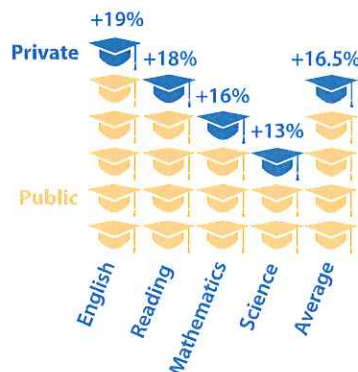

Graduate Preparedness

for College Coursework

A greater percentage of ACT-tested graduates of private schools are prepared for college coursework.